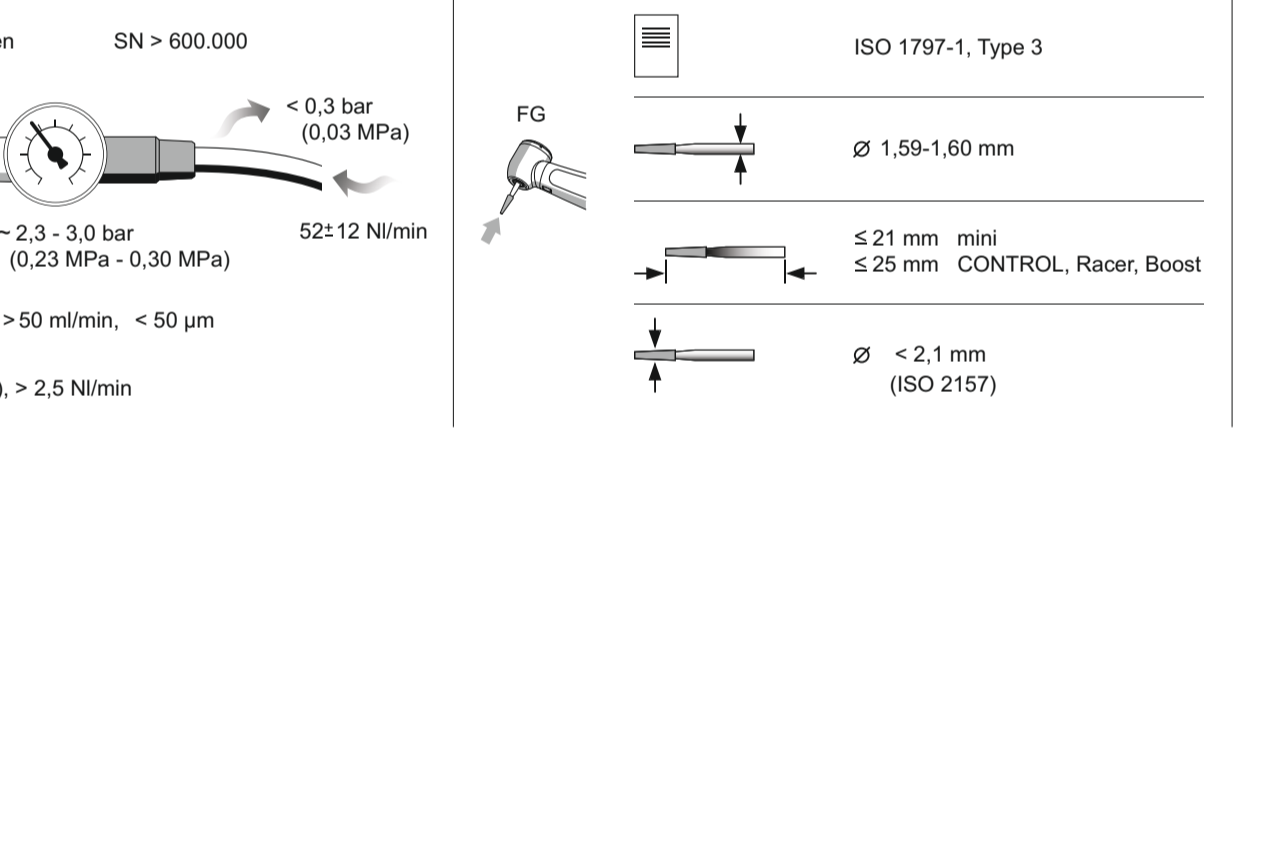

El uso apropiado de esta turbina es recibir el accesorio ...

Il uso regolamentato di questa turbina si tema a l'azionamento ...

Η προοριζόμενη χρήση αυτής της συσκευής είναι η προσαρμογή ...

Tämän turbiinan käyttöä varten on tarkoitettu ...

Použití této turbíny, které je vidět v jejích ...

Šta turbina namijenjena radu počinje pri korištenju instrumenta ...