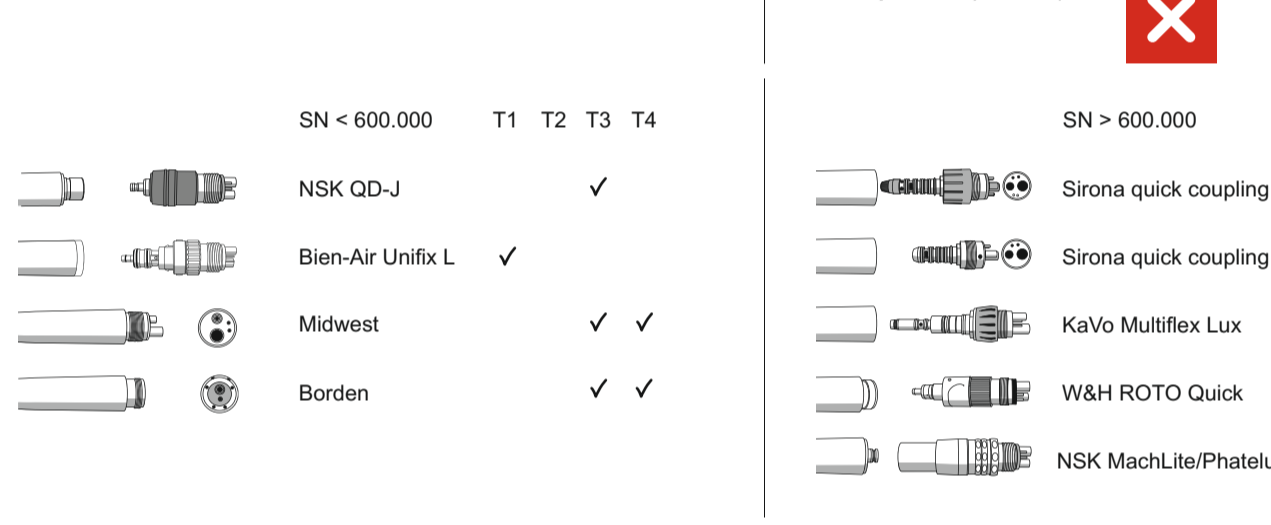

The applicability of this high-speed handpiece to be held and used ...

Centre turbine est destinée à recevoir le support pour le bras FG ...

Ukrajinským výrobcom poskytnúť a kolektívnych nákladov je zálež ...

Förskottsbruk för denna turbin innebär 3 hölje och buke för ...

Konkrétní typy této turbíny lze použít a držet ...

Šta turbina namijenjena radu počinje pri korištenju instrumenta ...